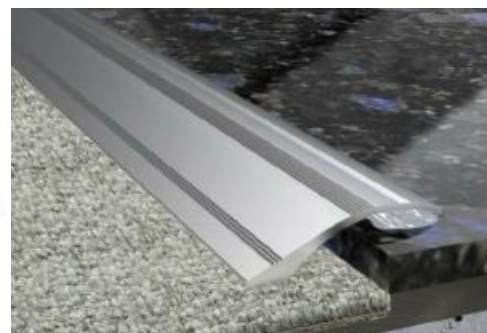

CGP39 Perfis de transição

Elevation difference profile

Leve, de fácil aplicação, totalmente compatível com aplicações em granito, cerâmica, mármore e parquet perfil de transição decorativo. **Método de aplicações:** Adesivo colado. **Comprimento:** 2,70mt **Cor:** Mate anodizado , amarelo anodizado

Lightweight, easy applicable and fully compatible of ceramic, granite, marble, parquet applications decorative elevation difference profiles. **Method of applications:** Adhesive bonded. **Length:** 2,70mt **Color:** Mat anodized , yellow anodized