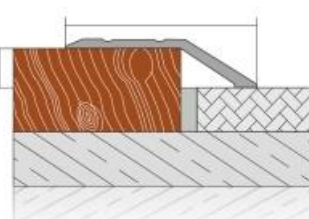

CKF35 Perfis de transição

Elevation difference profile

Leve, de fácil aplicação, totalmente compatível com aplicações em granito, cerâmica, mármore e parquet perfil de transição decorativo.
Método de aplicações: Adesivo colado. **Comprimento:** 2,70mt **Cor:** Mate anodizado , amarelo anodizado

Lightweight, easy applicable and fully compatible of ceramic, granite, marble, parquet applications decorative elevation difference profiles. **Method of applications:** Adhesive bonded. **Length:** 2,70mt **Color:** Mat anodized , yellow anodized