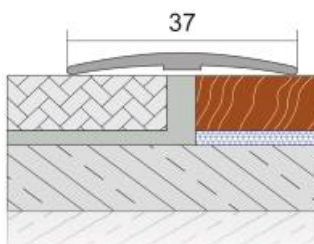

CGP37 Perfis de transição

Elevation difference profile

Leve, de fácil aplicação, totalmente compatível com aplicações em granito, cerâmica, mármore e parquet perfil de transição decorativo. **Método de aplicações:** Adesivo colado. **Comprimento:** 2,70mt **Cor:** Mate anodizado , amarelo anodizado

Lightweight, easy applicable and fully compatible of ceramic, granite, marble, parquet applications decorative elevation difference profiles. **Method of applications:** Adhesive bonded. **Length:** 2,70mt **Color:** Mat anodized , yellow anodized