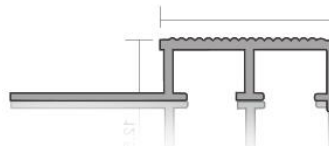

CSB1012 Perfis de escada/Stair nosing profiles

Leve, fácil de aplicar e totalmente compatível com aplicações em granito e cerâmica, perfis decorativos para escadas. **Método de aplicação:** Adesivo colado ou montado por parafuso.

Comprimento: 2,70 **Cor:** Mate anodizado, amarelo anodizado

Lightweight, easy applicable and fully compatible of ceramic, granite applications decorative stair nosing profiles method of applications: Adhesive bonded or screw mounted. **Length:** 2,70 **Color:** Mat anodized, yellow anodized