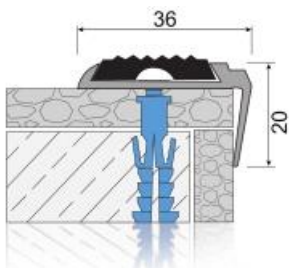

Leve, de fácil aplicação, inserida em borracha e totalmente compatível com aplicações em granito e cerâmica, perfil decorativo para escadas. **Método de aplicações:** Adesivo colado ou montado por parafuso. **Comprimento:** 2,70mt **Cor da borracha:** Mate anodizado, amarelo anodizado.
Lightweight, easy applicable, rubber inserted and fully compatible of ceramic, granite applications decorative stair nosing profiles. **Method of applications:** Adhesive bonded or screw mounted. **Length:** 2,70 Rubber insert color: Mat anodized, yellow anodized