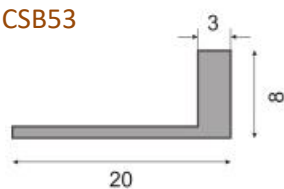

Aluminum terrazzo profile

Length: 3mt **Color:** non anodized aluminum

CSB51

CSB52

CSB53

CSB54

CSB55

CSB56