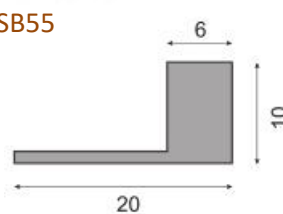

Aluminum terrazzo profile

Length: 3mt **Color:** non anodized aluminum

CSB51

CSB52

CSB53

CSB54

CSB55

CSB56