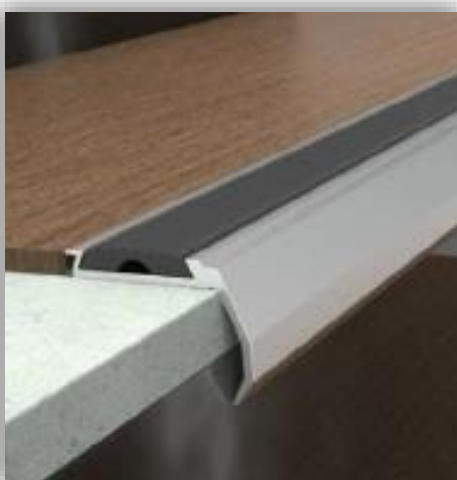

Adhesive bonded or screw mounted aluminum skirtings with 70,94,110mm heights

Zocólos de PVC
PVC skirtings

Tapas de extremo para CASP80
End caps for CASP80

Zocólos de PVC adhesivos unidos o montados en tornillo con alturas de 45,53,60, 80, 100mm
Adhesive bonded or screw mounted PVC skirtings with 70,94,110mm heights