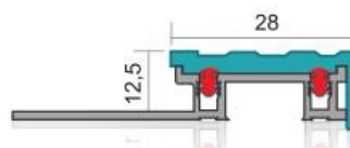

CSB1112 Perfis de escada em borracha

Rubber inserted stair nosing profiles

Leve, de fácil aplicação, inserida em borracha e totalmente compatível com aplicações em granito e cerâmica, perfil decorativo para escadas. **Método de aplicações:** Adesivo colado ou montado por parafuso. **Comprimento:** 2,70 **Cor da borracha:** preto, cinza, creme e marrom.

Lightweight, easy applicable, rubber inserted and fully compatible of ceramic, granite applications decorative stair nosing profiles method of applications: Adhesive bonded or screw mounted. **Length:** 2,70 **Rubber insert color:** black, grey, cream and brown.