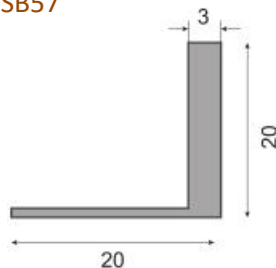

Perfis de terraço
Terrazzo profiles

Perfis de alumínio para terraços

Comprimento: 3mt **Cor:** Alumínio não anodizado

Aluminum terrazzo profile

Length: 3mt **Color:** non anodized aluminum

CSB57

Produzido com furos especiais para aplicação de áreas circulares
Produced with special holes for application of circular areas