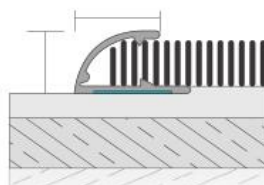

CHB16 Perfis de acabamento para carpetes
Carpet trim profile

Leve, de fácil aplicação, totalmente compatível com aplicações em carpete perfil de acabamento decorativo. **Método de aplicações:** Adesivo colado ou montado por parafuso. **Comprimento:** 2,70mt **Cor:** Mate anodizado , amarelo anodizado
Lightweight, easy applicable and fully compatible of carpet applications decorative trim profiles. **Method of applications:** Adhesive bonded or screw mounted. **Length:** 2,70mt **Color:** Mat anodized , yellow anodized