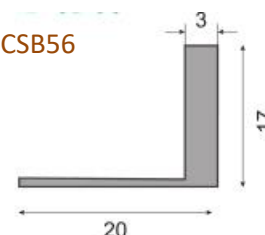

Aluminum terrazzo profile

Length: 3mt **Color:** non anodized aluminum

CSB51

CSB52

CSB53

CSB54

CSB55

CSB56