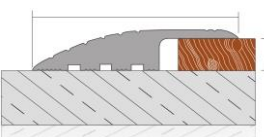

CHB19 Perfis de acabamento parquet
Carpet trim profile

Perfil de parquet em alumínio. **Método de aplicações:** Adesivo colado ou montado por parafuso. **Comprimento:** 2,70mt **Cor:** Mate anodizado , amarelo anodizado
Lightweight, easy applicable and fully compatible of carpet applications decorative trim profiles. **Method of applications:** Adhesive bonded or screw mounted. **Length:** 2,70mt **Color:** Mat anodized , yellow anodized