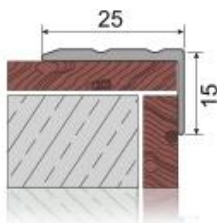

Leve, de fácil aplicação, totalmente compatível com aplicações em granito e cerâmica, perfil decorativo para escadas. **Método de aplicações:** Adesivo colado ou montado por parafuso. **Comprimento:** 2,70mt **Cor:** Mate anodizado, amarelo anodizado. Lightweight, easy applicable and fully compatible of ceramic, granite applications decorative stair nosing profiles. **Method of applications:** Adhesive bonded or screw mounted. **Length:** 2,70mt **Color:** Mat anodized, yellow anodized