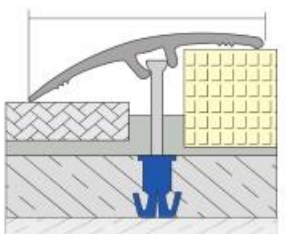

CGP50 Perfis de transição

Elevation difference profile

Leve, de fácil aplicação, totalmente compatível com aplicações em granito, cerâmica, mármore e parquet perfil de transição decorativo.
Método de aplicações: Adesivo colado ou montado por parafuso. **Comprimento:** 2,70mt **Cor:** Mate anodizado , amarelo anodizado

Lightweight, easy applicable and fully compatible of ceramic, granite, marble, parquet applications decorative elevation difference profiles. **Method of applications:** Adhesive bonded or screw mounted. **Length:** 2,70mt **Color:** Mat anodized , yellow anodized