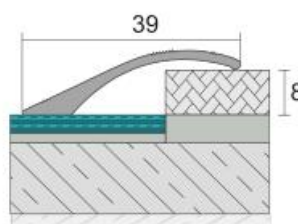

CGP39 Perfis de transição

Elevation difference profile

Leve, de fácil aplicação, totalmente compatível com aplicações em granito, cerâmica, mármore e parquet perfil de transição decorativo. **Método de aplicações:** Adesivo colado. **Comprimento:** 2,70mt **Cor:** Mate anodizado , amarelo anodizado

Lightweight, easy applicable and fully compatible of ceramic, granite, marble, parquet applications decorative elevation difference profiles. **Method of applications:** Adhesive bonded. **Length:** 2,70mt **Color:** Mat anodized , yellow anodized