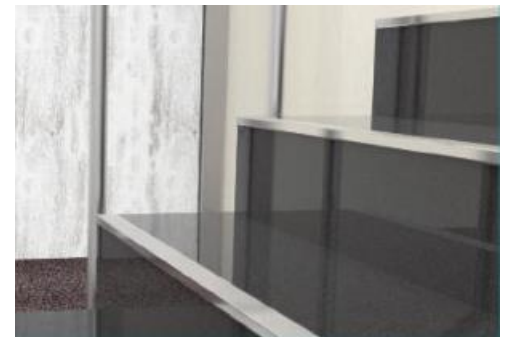

CSB1012 Perfis de escada/Stair nosing profiles

Leve, fácil de aplicar e totalmente compatível com aplicações em granito e cerâmica, perfis decorativos para escadas. **Método de aplicação:** Adesivo colado ou montado por parafuso.

Comprimento: 2,70 **Cor:** Mate anodizado, amarelo anodizado

Lightweight, easy applicable and fully compatible of ceramic, granite applications decorative stair nosing profiles method of applications: Adhesive bonded or screw mounted. **Length:** 2,70 **Color:** Mat anodized, yellow anodized