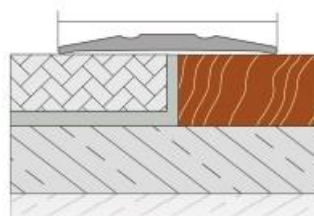

CGP38 Perfis de transição

Elevation difference profile

Leve, de fácil aplicação, totalmente compatível com aplicações em granito, cerâmica, mármore e parquet perfil de transição decorativo. **Método de aplicações:** Adesivo colado ou montado por parafuso. **Comprimento:** 2,70mt **Cor:** Mate anodizado , amarelo anodizado

Lightweight, easy applicable and fully compatible of ceramic, granite, marble, parquet applications decorative elevation difference profiles. **Method of applications:** Adhesive bonded or screw mounted. **Length:** 2,70mt **Color:** Mat anodized , yellow anodized