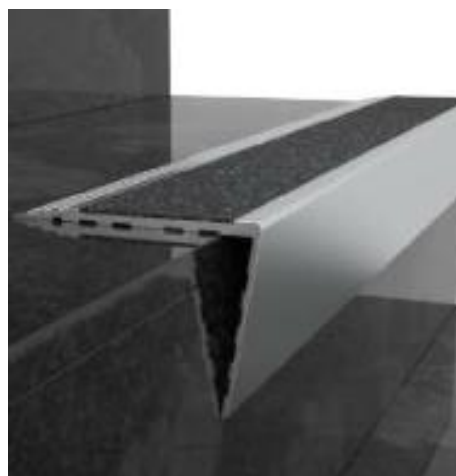

cort@rtec

www.cortartec.net