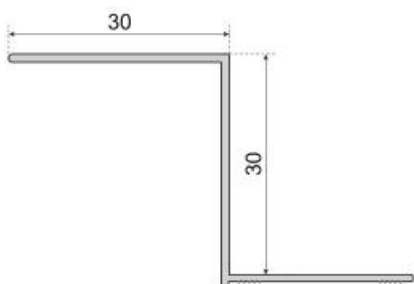

Perfis de fuga para gesso cartonado
Drywall fuga profiles

Perfis de canto e acabamento em alumínio para fuga de gesso cartonado.

Comprimento: 3mt **Cor:** Alumínio não anodizado

Aluminum terrazzo profile

Length: 3mt Color: non anodized aluminum

CARF30