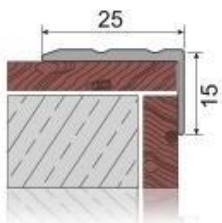

Leve, de fácil aplicação, totalmente compatível com aplicações em granito e cerâmica, perfil decorativo para escadas. **Método de aplicações:** Adesivo colado ou montado por parafuso.

Comprimento: 2,70mt **Cor:** Mate anodizado, amarelo anodizado.
Lightweight, easy applicable and fully compatible of ceramic, granite applications decorative stair nosing profiles. **Method of applications:** Adhesive bonded or screw mounted. **Length:** 2,70mt **Color:** Mat anodized, yellow anodized