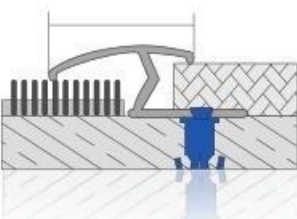

CKF28 Perfis de transição
Elevation difference profile

Leve, de fácil aplicação, totalmente compatível com aplicações em granito, cerâmica, mármore e parquet perfil de transição decorativo.
Método de aplicações: Adesivo colado ou montado por parafuso.
Comprimento: 2,70mt **Cor:** Mate anodizado , amarelo anodizado
Lightweight, easy applicable and fully compatible of ceramic, granite, marble, parquet applications decorative elevation difference profiles. **Method of applications:** Adhesive bonded or screw mounted. **Length:** 2,70mt **Color:** Mat anodized , yellow anodized