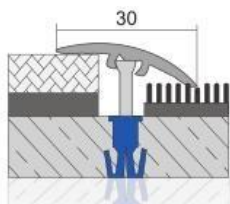

Leve, de fácil aplicação, totalmente compatível com aplicações em granito, cerâmica, mármore e parquet perfil de transição decorativo. **Método de aplicações:** Adesivo colado ou montado por parafuso. **Comprimento:** 2,70mt **Cor:** Mate anodizado, amarelo anodizado.
Lightweight, easy applicable and fully compatible of ceramic, granite, marble, parquet applications decorative elevation difference profiles. **Method of applications:** Adhesive bonded or screw mounted. **Length:** 2,70mt **Color:** Mat anodized, yellow anodized