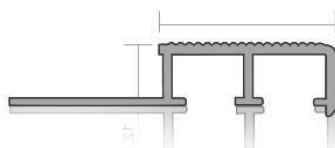

CSB1012 Perfis de escada/Stair nosing profiles

Leve, fácil de aplicar e totalmente compatível com aplicações em granito e cerâmica, perfis decorativos para escadas. **Método de aplicação:** Adesivo colado ou montado por parafuso.

Comprimento: 2,70 **Cor:** Mate anodizado, amarelo anodizado

Lightweight, easy applicable and fully compatible of ceramic, granite applications decorative stair nosing profiles method of applications: Adhesive bonded or screw mounted. Length: 2,70 Color: Mat anodized, yellow anodized