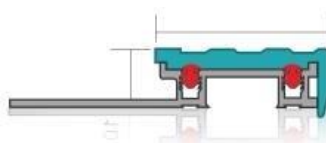

CSB11 Perfis de escada em borracha

Rubber inserted stair nosing profiles

Leve, de fácil aplicação, inserida em borracha e totalmente compatível com aplicações em granito e cerâmica, perfil decorativo para escadas. **Método de aplicações:** Adesivo colado ou montado por parafuso. **Comprimento:** 2,70 **Cor da borracha:** preto, cinza, creme e marrom.

Lightweight, easy applicable, rubber inserted and fully compatible of ceramic, granite applications decorative stair nosing profiles method of applications: Adhesive bonded or screw mounted. Length: 2,70 Rubber insert color: black, grey, cream and brown.