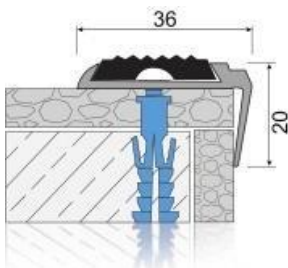

Leve, de fácil aplicação, inserida em borracha e totalmente compatível com aplicações em granito e cerâmica, perfil decorativo para escadas. **Método de aplicações:** Adesivo colado ou montado por parafuso. **Comprimento:** 2,70mt **Cor da borracha:** Mate anodizado, amarelo anodizado.

Lightweight, easy applicable, rubber inserted and fully compatible of ceramic, granite applications decorative stair nosing profiles. **Method of applications:** Adhesive bonded or screw mounted. **Length:** 2,70 Rubber insert color: Mat anodized, yellow anodized