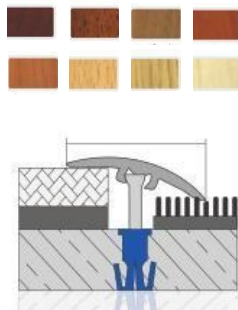

CGP30 Perfis de transição com padrão de madeira com canal oculto montado por parafuso
Difference profile with hidden screw mounted channel

Leve, de fácil aplicação, totalmente compatível com aplicações em granito, cerâmica, mármore e parquet perfil de transição decorativo. **Método de aplicações:** Adesivo colado ou montado por parafuso. **Comprimento:** 2,70mt **Cor:** padrão madeira
Lightweight, easy applicable and fully compatible of ceramic, granite, marble, parquet applications decorative elevation difference profiles. **Method of applications:** Adhesive bonded or screw mounted. **Length:** 2,70mt **Color:** Wood pattern