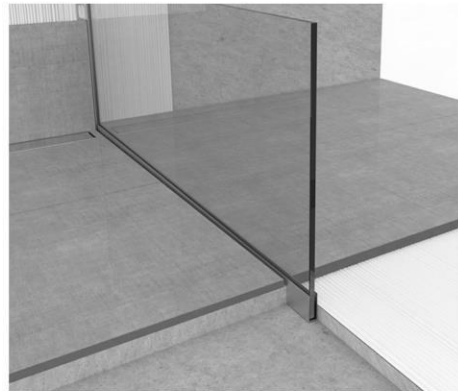

www.cortartec.net

cortartec