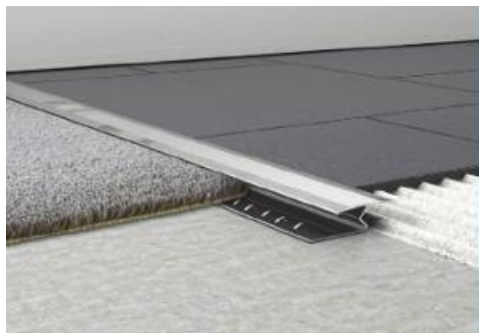

CKF28 Perfis de transição
Elevation difference profile

Leve, de fácil aplicação, totalmente compatível com aplicações em granito, cerâmica, mármore e parquet perfil de transição decorativo.
Método de aplicações: Adesivo colado ou montado por parafuso.
Comprimento: 2,70mt **Cor:** Mate anodizado , amarelo anodizado
Lightweight, easy applicable and fully compatible of ceramic, granite, marble, parquet applications decorative elevation difference profiles. **Method of applications:** Adhesive bonded or screw mounted. **Length:** 2,70mt **Color:** Mat anodized , yellow anodized