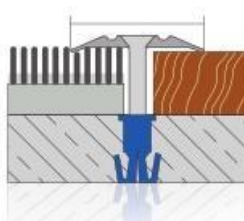

CGP30 Perfis de transição com canal oculto montado por parafuso
Difference profile with hidden screw mounted channel

CGP25 Perfis de transição com canal oculto montado por parafuso
Difference profile with hidden screw mounted channel

Leve, de fácil aplicação, totalmente compatível com aplicações em granito, cerâmica, mármore e parquet perfil de transição decorativo. **Método de aplicações:** Adesivo colado ou montado por parafuso. **Comprimento:** 2,70mt **Cor:** Mate anodizado, amarelo anodizado

Lightweight, easy applicable and fully compatible of ceramic, granite, marble, parquet applications decorative elevation difference profiles. **Method of applications:** Adhesive bonded or screw mounted. **Length:** 2,70mt **Color:** Mat anodized, yellow anodized