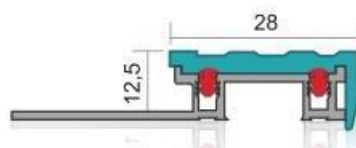

CMB36 Perfis de escada em borracha
Rubber inserted stair nosing profiles

CSB1112 Perfis de escada em borracha

Rubber inserted stair nosing profiles

Leve, de fácil aplicação, inserida em borracha e totalmente compatível com aplicações em granito e cerâmica, perfil decorativo para escadas. **Método de aplicações:** Adesivo colado ou montado por parafuso. **Comprimento:** 2,70 **Cor da borracha:** preto, cinza, creme e marrom.

Lightweight, easy applicable, rubber inserted and fully compatible of ceramic, granite applications decorative stair nosing profiles method of applications: Adhesive bonded or screw mounted. Length: 2,70 Rubber insert color: black, grey, cream and brown.