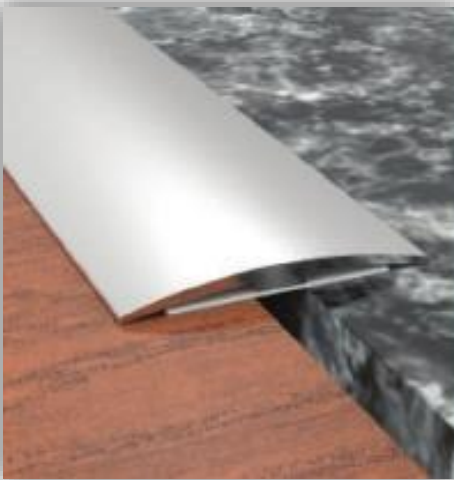

Perfiles de transición y diferencia de elevación
Transition and elevation difference profiles