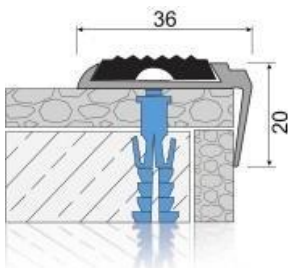

Ligero, de fácil aplicación, incrustación en PVC, es totalmente compatible con aplicaciones en granito y cerámica, perfil decorativo para escalones. **Métodos de aplicación:** Sistema de fijación doble que puede utilizarse de forma conjunta o por separado. Fije el perfil con tornillos y/o cinta adhesiva. **Longitud:** 2,70mt **Color del inserto:** Matte anodizado, amarillo anodizado. **Color del PVC:** Gris, marrón, crema, negro (sobre consulta)

Lightweight, easy applicable, rubber inserted and fully compatible of ceramic, granite applications decorative stair nosing profiles. **Method of applications:** Adhesive bonded or screw mounted. **Length:** 2,70 Rubber insert color: Mat anodized, yellow anodized