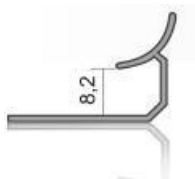

External PVC ceramic trim profiles.

Length: 2,70mt

Color: Can be produced in various colors

CSB0106

CSB0108

CSB0110

CSB0112

ÍK08 8mm Perfil interno de acabado en cerámica
Internal ceramic trim profile