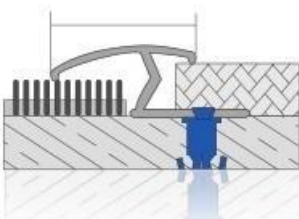

CKF28 Perfil de transición
Elevation difference profile

Ligero, de fácil aplicación, totalmente compatible con aplicaciones en granito, cerámica, mármol y parquet, perfil de transición decorativo.

Método de aplicación: Adhesivo pegado o montado con tornillos
Longitud: 2,70mt **Colores:** Mate anodizado , amarillo anodizado

Lightweight, easy applicable and fully compatible of ceramic, granite, marble, parquet applications decorative elevation difference profiles. **Method of applications:** Adhesive bonded or screw mounted. **Length:** 2,70mt **Color:** Mat anodized , yellow anodized