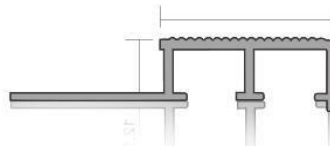

CSB1012 Perfil para escalón/Stair nosing profiles

Ligero, fácil de aplicar y totalmente compatible con aplicaciones de granito y cerámica, perfiles decorativos para escalones.

Método de aplicación: Sistema de fijación doble que puede utilizarse de forma conjunta o por separado. Fije el perfil con tornillos y/o cinta adhesiva.

Longitud: 2.70 **Color:** Mate anodizado, Amarillo anodizado

Lightweight, easy applicable and fully compatible of ceramic, granite applications decorative stair nosing profiles method of applications: Adhesive bonded or screw mounted. **Length:** 2,70 **Color:** Mat anodized, yellow anodized