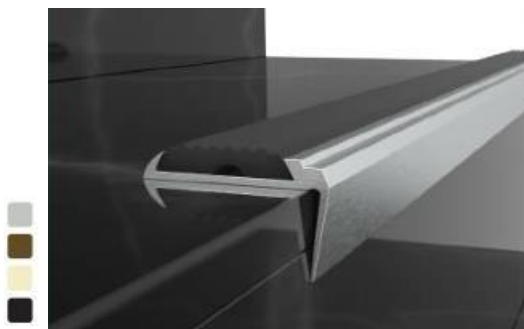

Ligero, de fácil aplicación, incrustación en PVC, es totalmente compatible con aplicaciones en granito y cerámica, perfil decorativo para escalones. **Métodos de aplicación:** Sistema de fijación doble que puede utilizarse de forma conjunta o por separado. Fije el perfil con tornillos y/o cinta adhesiva. **Longitud:** 2,70mt **Color del inserto:** Matte anodizado, amarillo anodizado. **Color del PVC:** Gris, marrón, crema, negro (sobre consulta)

Lightweight, easy applicable, rubber inserted and fully compatible of ceramic, granite applications decorative stair nosing profiles. **Method of applications:** Adhesive bonded or screw mounted. **Length:** 2,70 Rubber insert color: Mat anodized, yellow anodized