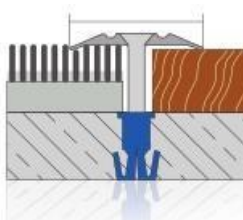

CGP30 Perfil de transición con canal oculto montado con tornillo
Difference profile with hidden screw mounted channel

CGP25 Perfil de transición con canal oculto montado con tornillo
Difference profile with hidden screw mounted channel

Ligero, de fácil aplicación, totalmente compatible con aplicaciones en granito, cerámica, mármol y parquet, perfil de transición decorativo. **Método de aplicación:** Adhesivo pegado o montado con tornillos. **Longitud:** 2,70mt **Color:** Mate anodizado, amarillo anodizado

Lightweight, easy applicable and fully compatible of ceramic, granite, marble, parquet applications decorative elevation difference profiles. **Method of applications:** Adhesive bonded or screw mounted. **Length:** 2,70mt **Color:** Mat anodized, yellow anodized