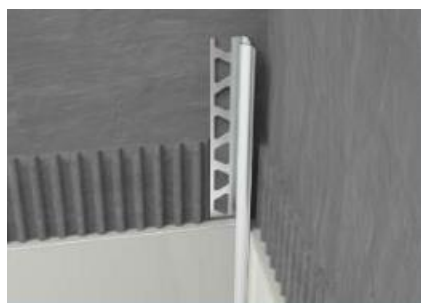

ÍK10 10mm Perfil interno de acabado en cerámica
Internal ceramic trim profile

Perfil de acabado interno de aluminio para cerámica.
Longitud 2,70mt
Color: Mate anodizado, amarillo anodizado, anodizado pulido.
Internal PVC ceramic trim profiles.
Length: 2,70mt
Color: Mat anodized , yellow anodized, Polished anodized