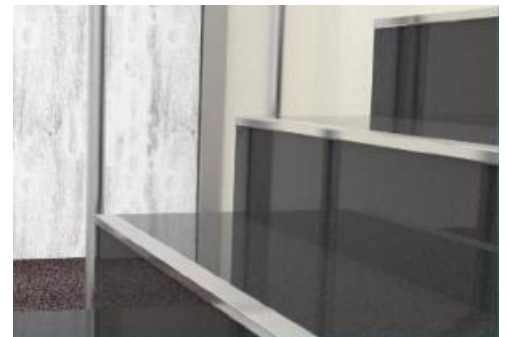

CSB1012 Perfil para escalón/Stair nosing profiles

Ligero, fácil de aplicar y totalmente compatible con aplicaciones de granito y cerámica, perfiles decorativos para escalones.

Método de aplicación: Sistema de fijación doble que puede utilizarse de forma conjunta o por separado. Fije el perfil con tornillos y/o cinta adhesiva.

Longitud: 2.70 **Color:** Mate anodizado, Amarillo anodizado

Lightweight, easy applicable and fully compatible of ceramic, granite applications decorative stair nosing profiles method of applications: Adhesive bonded or screw mounted. **Length:** 2,70 **Color:** Mat anodized, yellow anodized