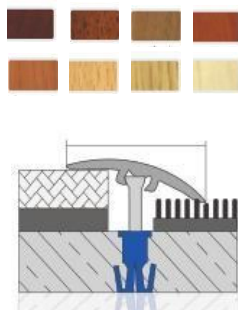

CGP30 Perfil de transición con patrón de madera, con canal oculto montado con tornillos
Difference profile with hidden screw mounted channel

Ligero, de fácil aplicación, totalmente compatible con aplicaciones en granito, cerámica, mármol y parquet, perfil de transición decorativo. **Método de aplicación:** Adhesivo pegado o montado con tornillos. **Longitud:** 2,70mt **Color:** patrones de madera
Lightweight, easy applicable and fully compatible of ceramic, granite, marble, parquet applications decorative elevation difference profiles. **Method of applications:** Adhesive bonded or screw mounted. **Length:** 2,70mt **Color:** Wood pattern