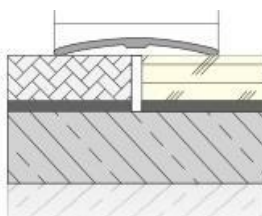

CGP01 Perfil de transición con canal oculto montado con tornillo
Difference profile with hidden screw mounted channel

Ligero, de fácil aplicación, totalmente compatible con aplicaciones en granito, cerámica, mármol y parquet, perfil de transición decorativo. **Método de aplicación:** Adhesivo pegado. **Longitud:** 2,70mt **Cor:** Mate anodizado, amarillo anodizado.

Lightweight, easy applicable and fully compatible of ceramic, granite, marble, parquet applications decorative elevation difference profiles. **Method of applications:** Adhesive bonded. **Length:** 2,70mt **Color:** Mat anodized, yellow anodized