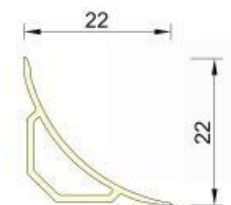

ÍK22 Perfil para borde de bañera
Bathtub edge profiles

Ligero de peso, fácil de aplicar, es totalmente compatible con bañeras y aplicaciones en cocinas, perfiles decorativos de borde de bañera en PVC.

Método de aplicación: Adhesivo pegado.

Longitud: 2,70 mt. **Color:** Blanco

Lightweight, easy applicable and fully compatible of bath, kitchen applications, decorative PVC bathtub edge profiles.

Method of application: Adhesive bonded
Length: 2,70mt **Color:** White