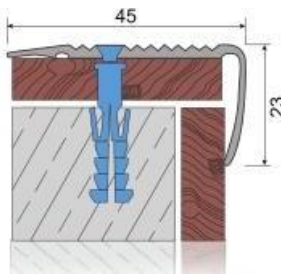

CMB45 Perfil para escalón
Stair nosing profiles

Ligero, de fácil aplicación, incrustación en PVC, es totalmente compatible con aplicaciones en granito y cerámica, perfil decorativo para escalones. **Métodos de aplicación:** Sistema de fijación doble que puede utilizarse de forma conjunta o por separado. Fije el perfil con tornillos y/o cinta adhesiva. **Longitud:** 2,70mt **Color del inserto:** Matte anodizado, amarillo anodizado.

Lightweight, easy applicable and fully compatible of ceramic, granite applications decorative stair nosing profiles. **Method of applications:** Adhesive bonded or screw mounted. **Length:** 2,70 **Color:** Mat anodized, yellow anodized