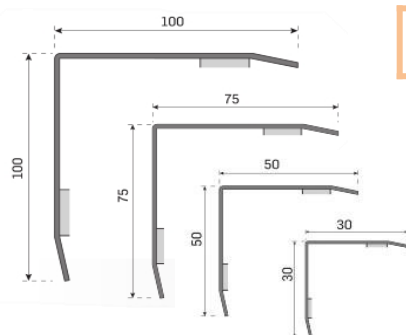

CCG(30S, 75S, 100S) Perfil de esquina en acero inoxidable
Stainless steel corner profile

Longitud: 2,50mt | **Color:** Satinado o pulido
Producido en acero inoxidable 304 y espesor de 0,6mm
Length: 2,50mt | **Color:** Satin or polished
Produced as 304 grade stainless steel and thickness is 1mm