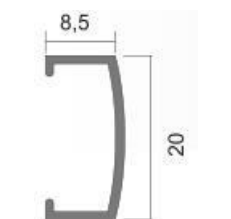

DP04 Perfil de Acera
Kerb profiles

Ligero de Peso, fácil de aplicar, es totalmente compatible con aplicaciones en cerámica, granito, mármol, perfil de acera decorativo.

Método de aplicación: Adhesivo pegado.

Longitud: 2,70mt **Color:** Matte anodizado, amarillo anodizado, pulido anodizado

Lightweight, easy applicable and fully compatible of ceramic, granite, marble applications, decorative kerb profiles.

Method of application: Adhesive bonded

Length: 2,70mt **Color:** Mat anodized, yellow anodized, polished anodized