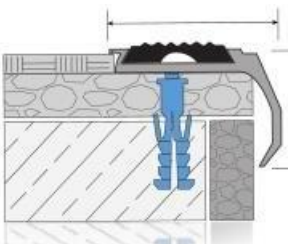

CMB41 Perfil para escalón en PVC
Rubber inserted stair nosing profiles

Ligero, de fácil aplicación, incrustación en PVC, es totalmente compatible con aplicaciones en granito y cerámica, perfil decorativo para escalones. **Métodos de aplicación:** Sistema de fijación doble que puede utilizarse de forma conjunta o por separado. Fije el perfil con tornillos y/o cinta adhesiva. **Longitud:** 2,70mt **Color del inserto:** Matte anodizado, amarillo anodizado. **Color del PVC:** Gris, marrón, crema, negro (sobre consulta)

Lightweight, easy applicable, rubber inserted and fully compatible of ceramic, granite applications decorative stair nosing profiles. **Method of applications:** Adhesive bonded or screw mounted. **Length:** 2,70 Rubber insert color: Mat anodized, yellow anodized