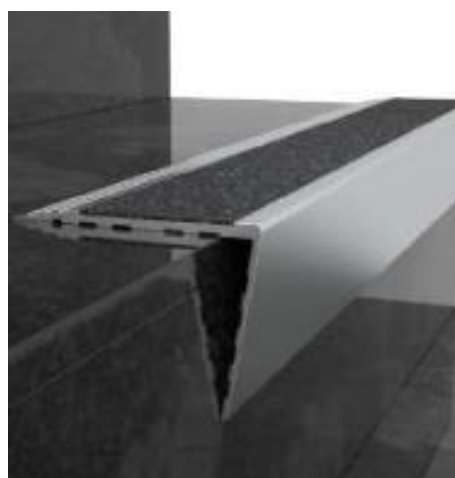

cort@rtec

www.cortartec.net