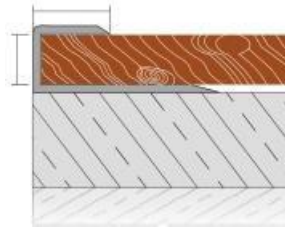

CGP40 Perfil de transición
Elevation difference profile

Ligero, de fácil aplicación, totalmente compatible con aplicaciones en granito, cerámica, mármol y parquet, perfil de transición decorativo.
Método de aplicación: Adhesivo pegado o montado con tornillos
Longitud: 2,70mt **Colores:** Mate anodizado , amarillo anodizado
Lightweight, easy applicable and fully compatible of ceramic, granite, marble, parquet applications decorative elevation difference profiles. **Method of applications:** Adhesive bonded or screw mounted. **Length:** 2,70mt **Color:** Mat anodized , yellow anodized