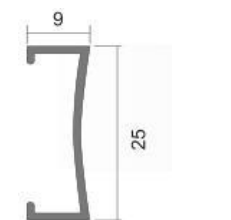

Longitud: 2,70 mt. **Color:** Blanco

Lightweight, easy applicable and fully compatible of bath, kitchen applications, decorative PVC bathtub edge profiles.

Method of application: Adhesive bonded
Length: 2,70mt **Color:** White