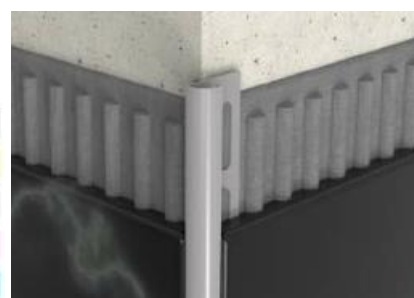

External PVC ceramic trim profiles.

Length: 2,70mt

Color: Can be produced in various colors

CSB0106

CSB0108

CSB0110

CSB0112

ÍK08 8mm Perfil interno de acabado en cerámica
Internal ceramic trim profile