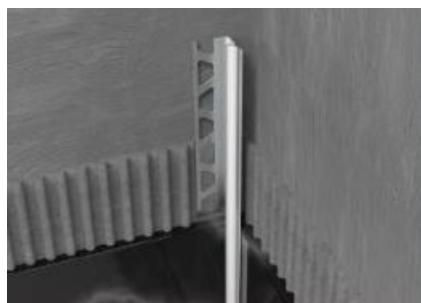

External PVC ceramic trim profiles.

Length: 2,70mt

Color: Can be produced in various colors

CSB0106

CSB0108

CSB0110

CSB0112

ÍK08 8mm Perfil interno de acabado en cerámica
Internal ceramic trim profile