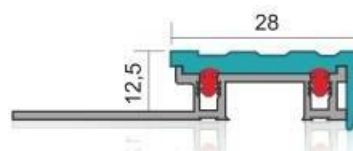

CMB36 Perfil para escalón en PVC
Rubber inserted stair nosing profiles

CSB1112 Perfiles para escalones en PVC

Rubber inserted stair nosing profiles

Ligera, de fácil aplicación, en PVC incrustado, totalmente compatible con aplicaciones en granito y cerámica, perfil decorativo para escalones. **Métodos de aplicación:** Sistema de fijación doble que puede utilizarse de forma conjunta o por separado. Fije el perfil con tornillos y/o cinta adhesiva. **Longitud:** 2,70 **Color del PVC:** negro, gris, crema y marrón.

Lightweight, easy applicable, rubber inserted and fully compatible of ceramic, granite applications decorative stair nosing profiles method of applications: Adhesive bonded or screw mounted. **Length:** 2,70 **Rubber insert color:** black, grey, cream and brown.