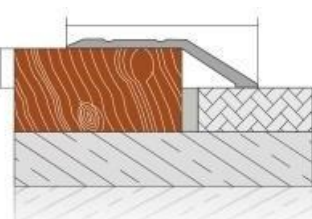

CKF35 Perfil de transición
Elevation difference profile

Ligero, de fácil aplicación, totalmente compatible con aplicaciones en granito, cerámica, mármol y parquet, perfil de transición decorativo.

Método de aplicación: Adhesivo pegado. **Longitud:** 2,70mt **Colores:** Mate anodizado , amarillo anodizado

Lightweight, easy applicable and fully compatible of ceramic, granite, marble, parquet applications decorative elevation difference profiles. **Method of applications:** Adhesive bonded. **Length:** 2,70mt **Color:** Mat anodized , yellow anodized